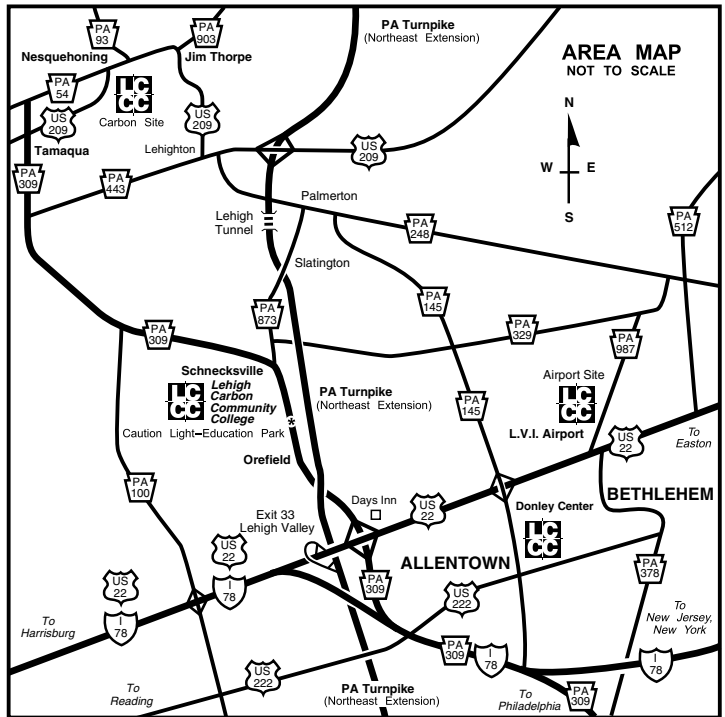

From Route 22/I78

From Easton, Bethlehem, and Allentown

Travel west on Route 22, take Exit 53 onto Route 309 North. Look for a sign indicating Lehigh Carbon Community College. (If you get to the Northeast Extension of the Pennsylvania Turnpike, you have passed Route 309 exit.) Continue north on Route 309 for 6 miles. After passing the Schnecksville Fire Company, turn left at the second blinking yellow light at the "Education Park" sign to Lehigh Carbon Community College. (If you get to the intersection of Routes 873 and 309, you have passed the college.) The buildings on your left are the Lehigh Career and Technical Institute. LCCC will be on your right. The flagpole after the Korea Vietnam Memorial marks the entrance to the Administration Building. Park in any student/visitor lot.

From west

Travel east on Route 22, take Exit 51 onto Route 309 North. Look for a sign indicating Lehigh Carbon Community College. (If you get to the Cedar Crest Boulevard exit, you have passed Route 309 exit.) Continue north on Route 309 for 6 miles. After passing the Schnecksville Fire Company, turn left at the second blinking yellow light at the "Education Park" sign to Lehigh Carbon Community College. (If you get to the intersection of Routes 873 and 309, you have passed the college.) The buildings on your left are the Lehigh Career and Technical Institute. LCCC is on your right. The flagpole after the Korea Vietnam Memorial marks the entrance to the Administration Building. Park in any student/visitor lot.

From north

Travel east on Route 248 to Route 145. Continue south on Route 145 to Route 873 through Slatington. Where Route 873 meets Route 309 in Schnecksville, continue south on Route 309. At blinking light, turn right onto Education Park Drive. Follow the directions posted on the signs to the LCCC Schnecksville Campus.