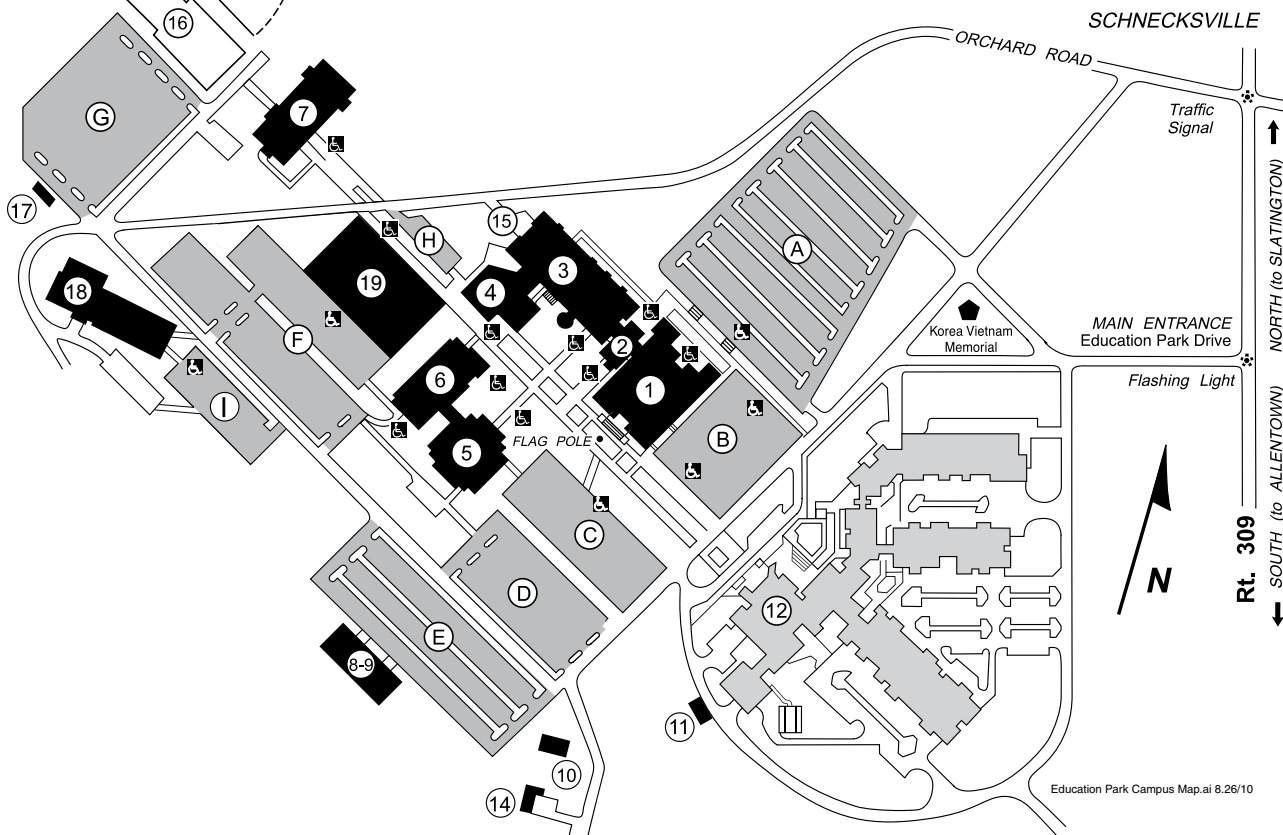

Education Park Campus Map

Education Park includes
Lehigh Carbon Community College and
Lehigh Career and Technical Institute

1. **KEY:**
1. Administration Building (AD)
  2. Student Union
  3. Science Hall (SH)
  4. Fowler Education Center
  5. Academic Resource Center (ARC)
  6. Technology Center (TC)
  7. Berrier Hall (BH)
  - 8-9. Construction/HVAC
  10. WXLV Radio Station
  11. Vet Tech (Barn)
  12. Lehigh Career and Technical Institute
  13. Sewage Plant
  14. Maintenance Building
  15. Receiving Dock
  16. Tennis Courts
  17. Modular CDL
  18. Rothrock Library / Alumni Center
  19. Community Services Center
3. **PARKING LOTS**
   Student & Visitor - A, C, D, E, F, I
   Staff - B, F, I
   Handicap - H
   CDL - G
4. Handicap parking is available in all lots.
5. Handicap Accessible Entrances