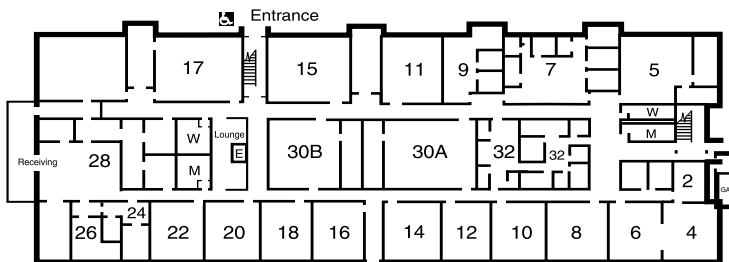

Building/Room Guide

Science Hall (SH)

Administration Building (AD)

Fowler Education Center

Main Floor

- KEY:**
- E** Elevator
 - M** Men's restroom
 - W** Women's restroom
 - Handicap Entrance

Main Floor

Student Union

Ground Floor

Ground Floor

Berrier Hall (BH)

Ground Floor

Main Floor

Academic Resource Center (ARC)

First Floor

Second Floor