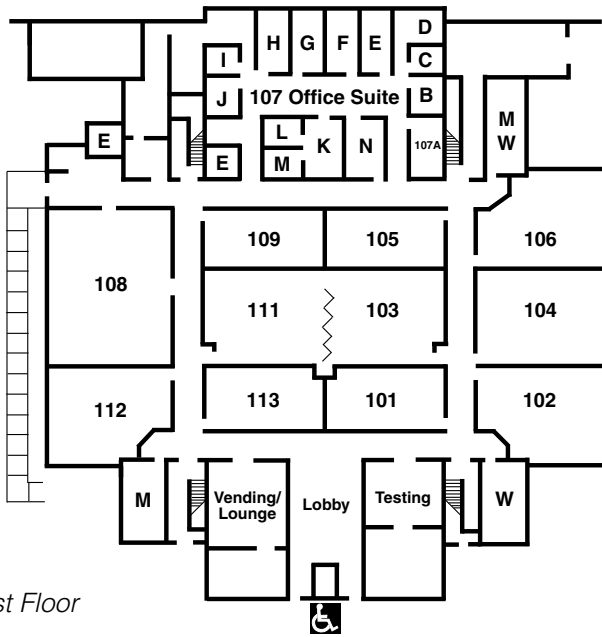

Academic Resource Center (ARC)

First Floor