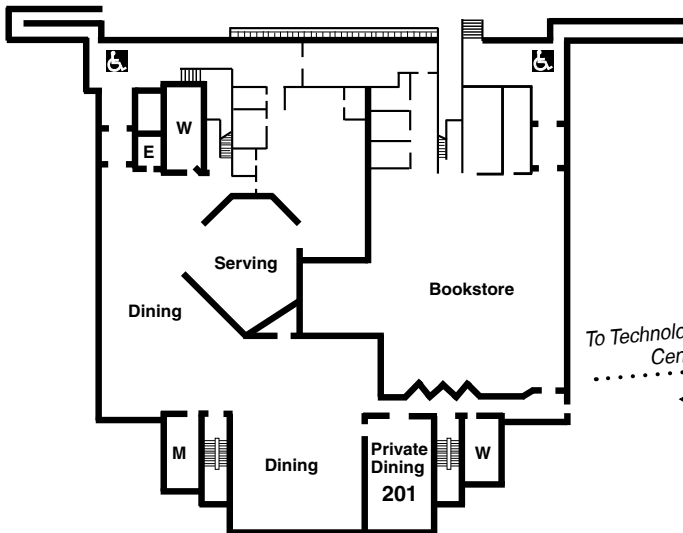

Second Floor