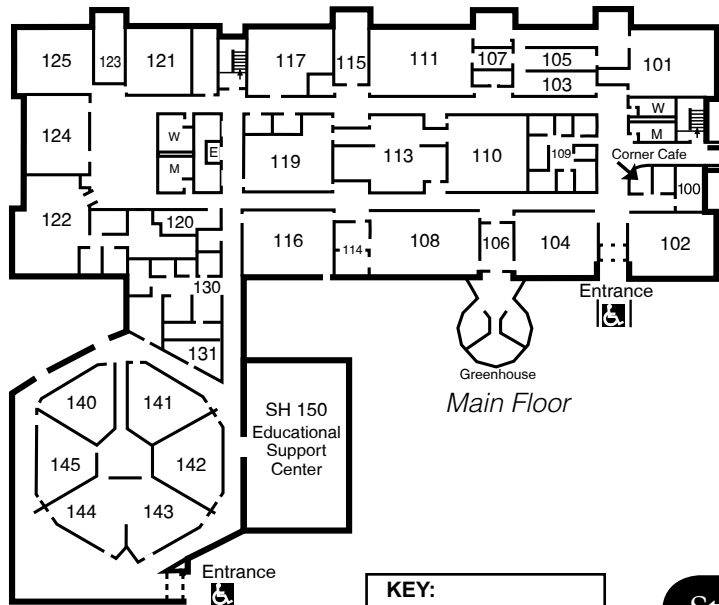

Education Park Campus Map

Education Park includes
Lehigh Carbon Community College and
Lehigh Career and Technical Institute

- KEY:**
- 1. Administration Building (AD)
 - 2. Student Union
 - 3. Science Hall (SH)
 - 4. Fowler Education Center
 - 5. Academic Resource Center (ARC)
 - 6. Technology Center (TC)
 - 7. Berrier Hall (BH)
 - 8-9. Construction/HVAC
 - 10. WXLV Radio Station
 - 11. Vet Tech (Barn)
 - 12. Lehigh Career and Technical Institute
 - 13. Sewage Plant
 - 14. Maintenance Building
 - 15. Receiving Dock
 - 16. Tennis Courts
 - 17. Modular CDL
 - 18. Rothrock Library / Alumni Center
 - 19. Community Services Center
- PARKING LOTS**
 Student & Visitor - A, C, D, E, F, I
 Staff - B, F, I
 Handicap - H
 CDL - G
- Handicap parking is available in all lots.
- Handicap Accessible Entrances

Building/Room Guide

Science Hall (SH)

Administration Building (AD)

Fowler Education Center

Main Floor

- KEY:**
- E** Elevator
 - M** Men's restroom
 - W** Women's restroom
 - Handicap Entrance

Main Floor

Student Union

Ground Floor

Ground Floor

Berrier Hall (BH)

Ground Floor

Main Floor

Academic Resource Center (ARC)

First Floor

Second Floor