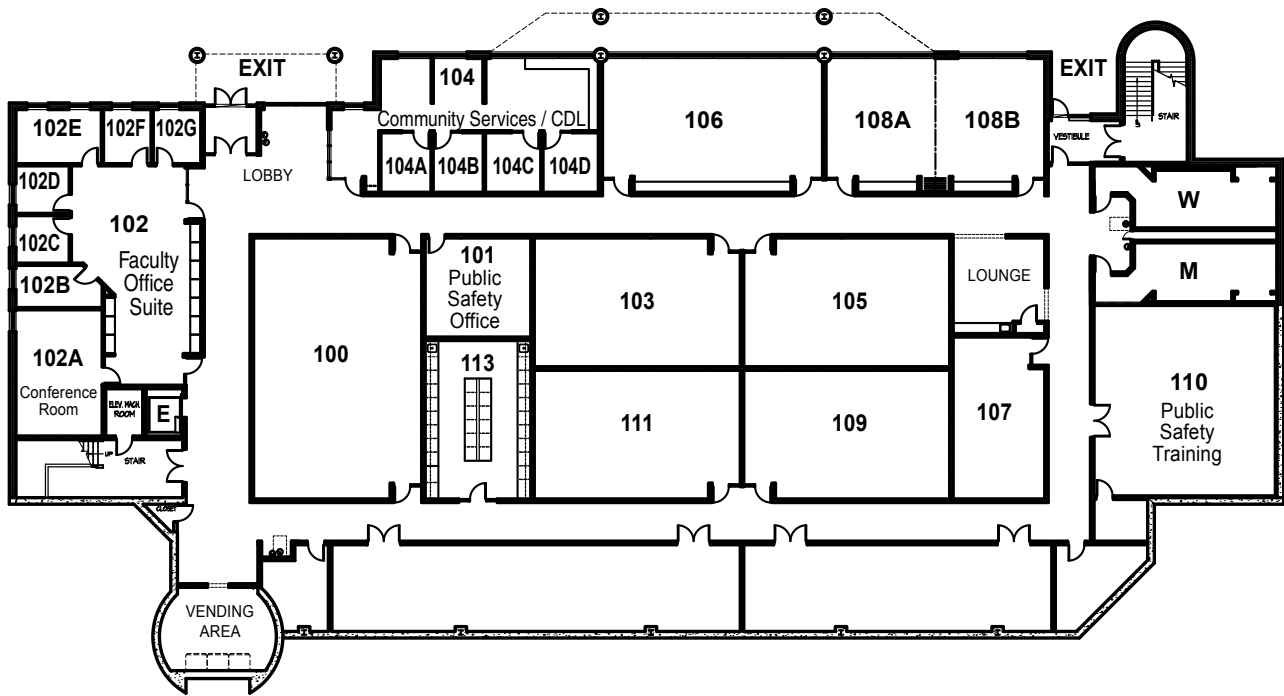

Building/Room Guide

Science Hall (SH)

Administration Building (AD)

Fowler Education Center

Main Floor

- KEY:**
- E** Elevator
 - M** Men's restroom
 - W** Women's restroom
 - Handicap Entrance

Main Floor

Student Union

Ground Floor

Ground Floor

Berrier Hall (BH)

Ground Floor

Main Floor

Academic Resource Center (ARC)

First Floor

Second Floor

Third Floor

Technology Center (TC)

First Floor

Second Floor

Lehigh Carbon
COMMUNITY COLLEGE

4525 Education Park Drive
Schnecksville, PA 18078-2598
610-799-2121

Start here
go anywhere.

The College will not discriminate on the basis of race, color, sex, religion, ancestry, national origin, age, disabilities, veteran status, or sexual orientation in its educational programs, activities, admissions, or employment practices as required by applicable laws and regulations. For information regarding civil rights or grievance procedures or for information regarding services, activities, and facilities that are accessible to and useable by persons with disabilities, contact the Office of Human Resources. Students may contact the Office of Disability Support Services, LCCC, 4525 Education Park Drive, Schnecksville, PA 18078-2598, 610-799-2121. campus-map-new.ind (1/17/10)

Visit our Website at www.lccc.edu

Community Services Center

Ground Floor

Main Floor

Rothrock Library

Library - Lower Level

Library - Upper Level