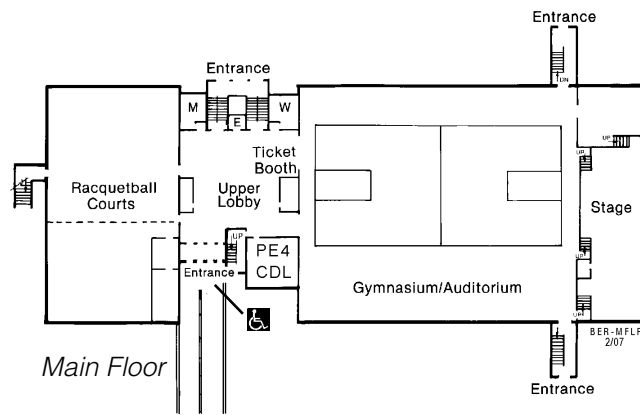

Building/Room Guide

Science Hall (SH)

Administration Building (AD)

Fowler Education Center

Main Floor

- KEY:**
- E** Elevator
 - M** Men's restroom
 - W** Women's restroom
 - Handicap Entrance

Main Floor

Student Union

Ground Floor

Ground Floor

Berrier Hall (BH)

Ground Floor

Main Floor

Academic Resource Center (ARC)

First Floor

Second Floor

Third Floor

Technology Center (TC)

First Floor

Second Floor

Lehigh Carbon
COMMUNITY COLLEGE

4525 Education Park Drive
Schnecksville, PA 18078-2598
610-799-2121

Start here
go anywhere.

The College will not discriminate on the basis of race, color, sex, religion, ancestry, national origin, age, disabilities, veteran status, or sexual orientation in its educational programs, activities, admissions, or employment practices as required by applicable laws and regulations. For information regarding civil rights or grievance procedures or for information regarding services, activities, and facilities that are accessible to and useable by persons with disabilities, contact the Office of Human Resources. Students may contact the Office of Disability Support Services, LCCC, 4525 Education Park Drive, Schnecksville, PA 18078-2598, 610-799-2121. campus-map-new.ind (1/17/10)