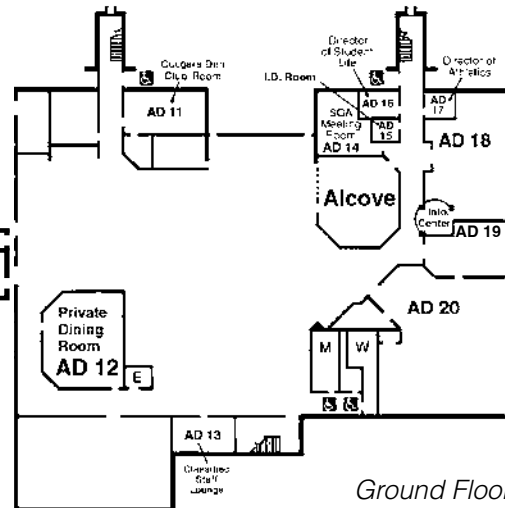

Building/Room Guide

Science Hall (SH)

Administration Building (AD)

Fowler Education Center

Main Floor

- KEY:**
- E** Elevator
 - M** Men's restroom
 - W** Women's restroom
 - Handicap Entrance

Main Floor

Student Union

Ground Floor

Ground Floor

Berrier Hall (BH)

Ground Floor

Main Floor

Academic Resource Center (ARC)

First Floor

Second Floor