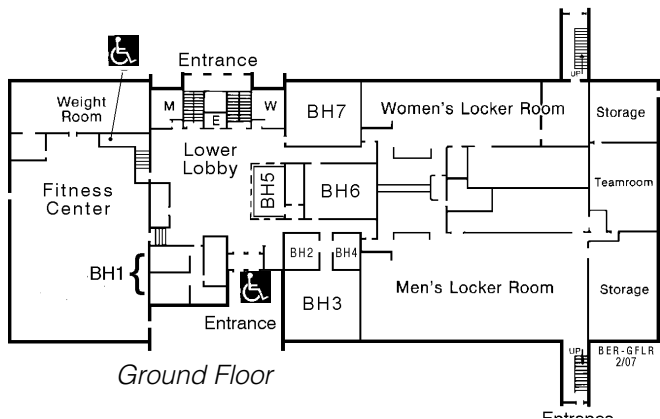

Building/Room Guide

Science Hall (SH)

Administration Building (AD)

Fowler Education Center

Main Floor

- KEY:**
- E** Elevator
 - M** Men's restroom
 - W** Women's restroom
 - Handicap Entrance

Main Floor

Student Union

Ground Floor

Ground Floor

Berrier Hall (BH)

Ground Floor

Main Floor

Academic Resource Center (ARC)

First Floor

Second Floor