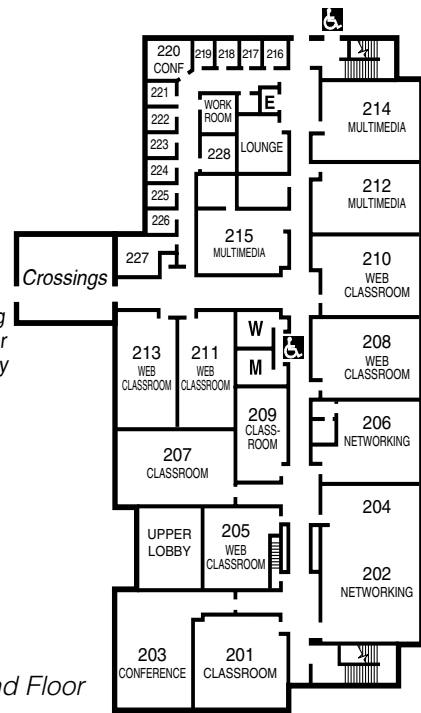

Second Floor