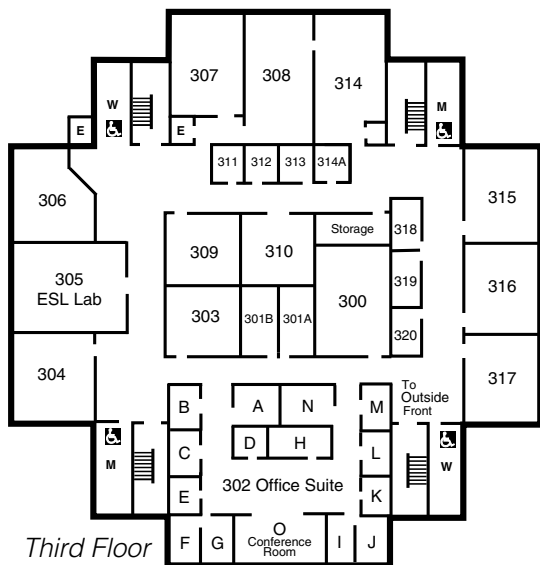

Third Floor