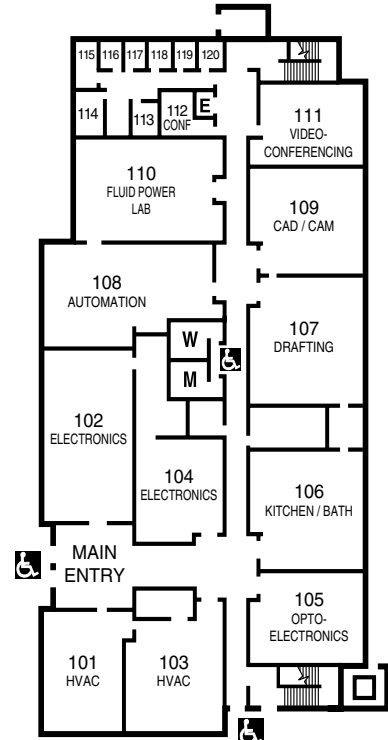

Technology Center (TC)

First Floor