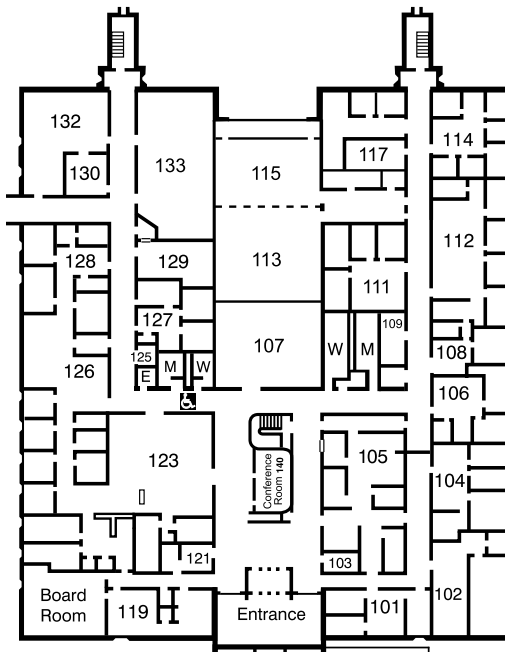

Building/Room Guide

Science Hall (SH)

Administration Building (AD)

Fowler Education Center

Main Floor

- KEY:**
- E** Elevator
 - M** Men's restroom
 - W** Women's restroom
 - Handicap Entrance

Main Floor

Student Union

Ground Floor

Ground Floor

Berrier Hall (BH)

Ground Floor

Main Floor

Academic Resource Center (ARC)

First Floor

Second Floor